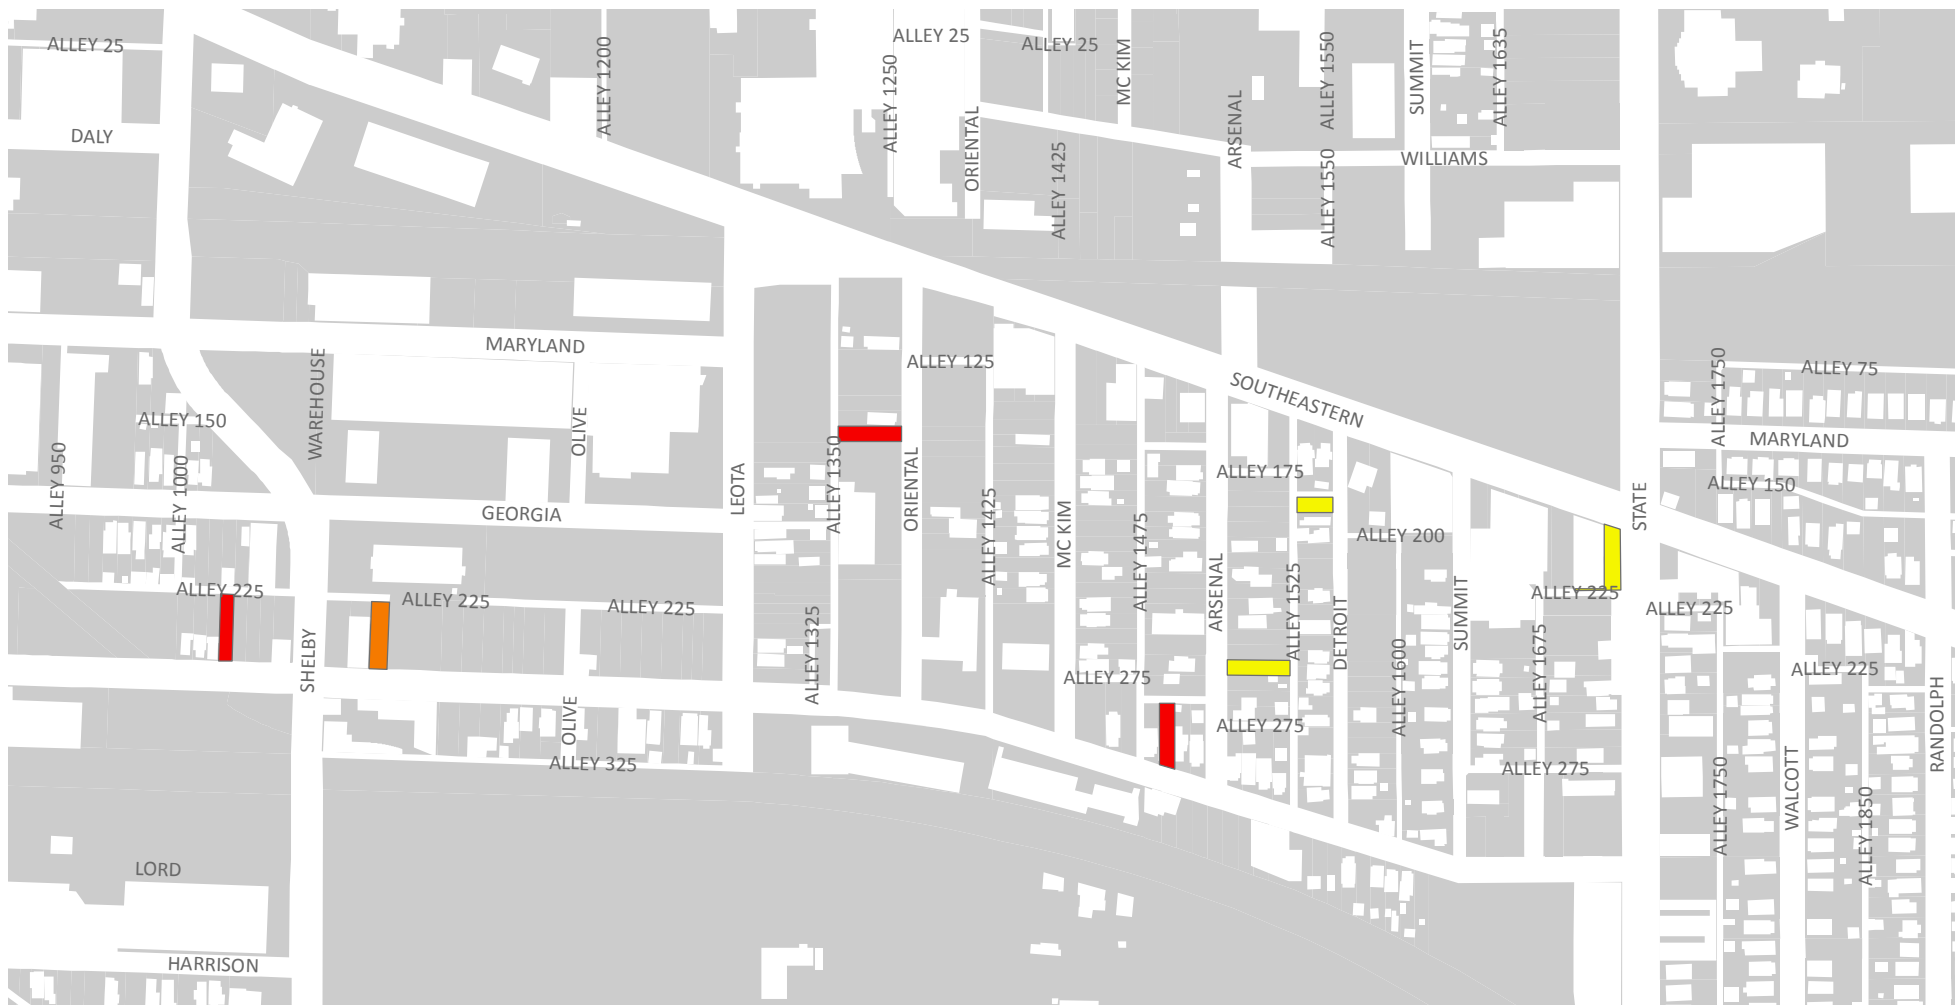

Irish Hill

Vacant Property Categorized by Point System

Property Priority

Irish Hill

POINTS

- 0-5 Early Warning
- 6-11 Deteriorating
- 11-30 Address Now