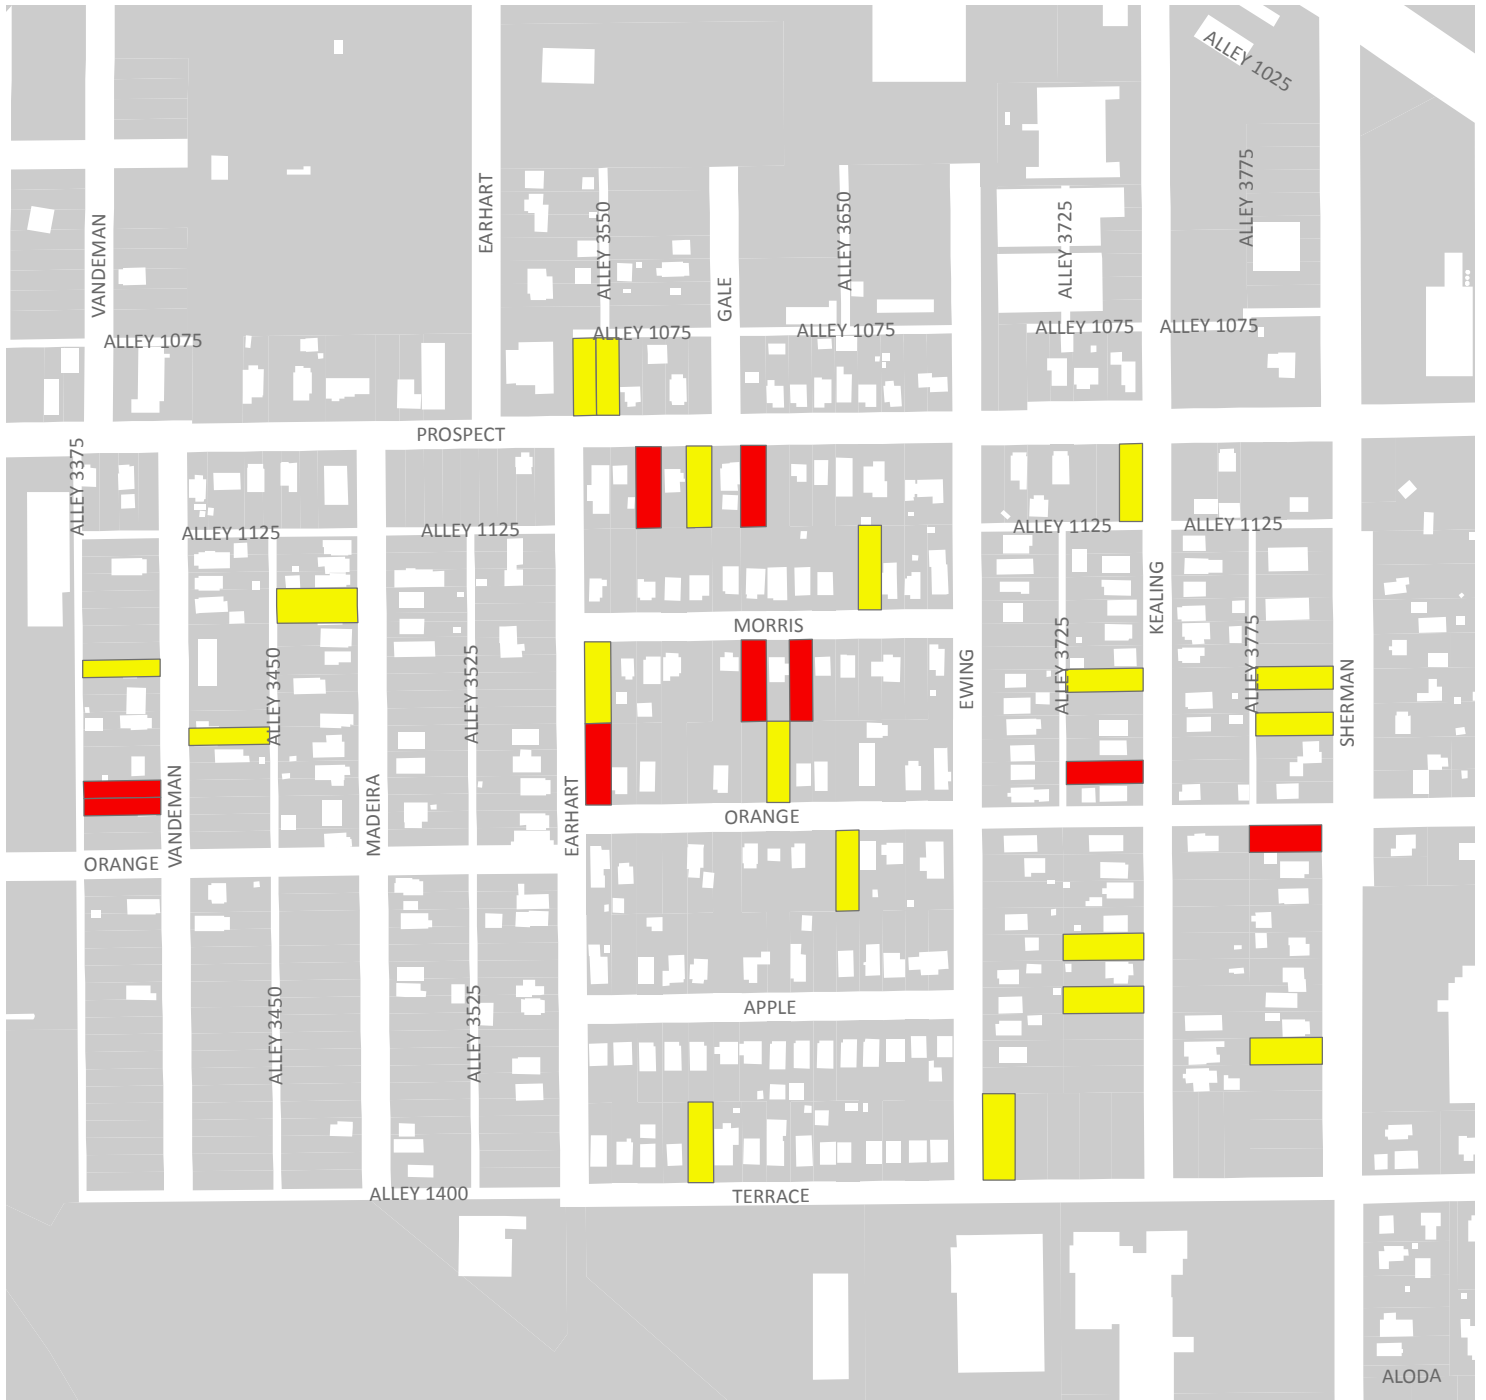

Norwood Place

Vacant Property Categorized by Point System

Property Priority

Norwood Place

POINTS

- 0-5 Early Warning
- 6-10 Deteriorating
- 11-30 Address Now

Norwood Place

Vacant Property Categorized by Back Taxes

Property Priority

Norwood Place

CURNT_TAX / none

0-\$1,000

More than \$1,000

Norwood Place Vacant Property Categorized by Health & Hospital Cases

Health & Hospital Cases

 More than 5 Violations