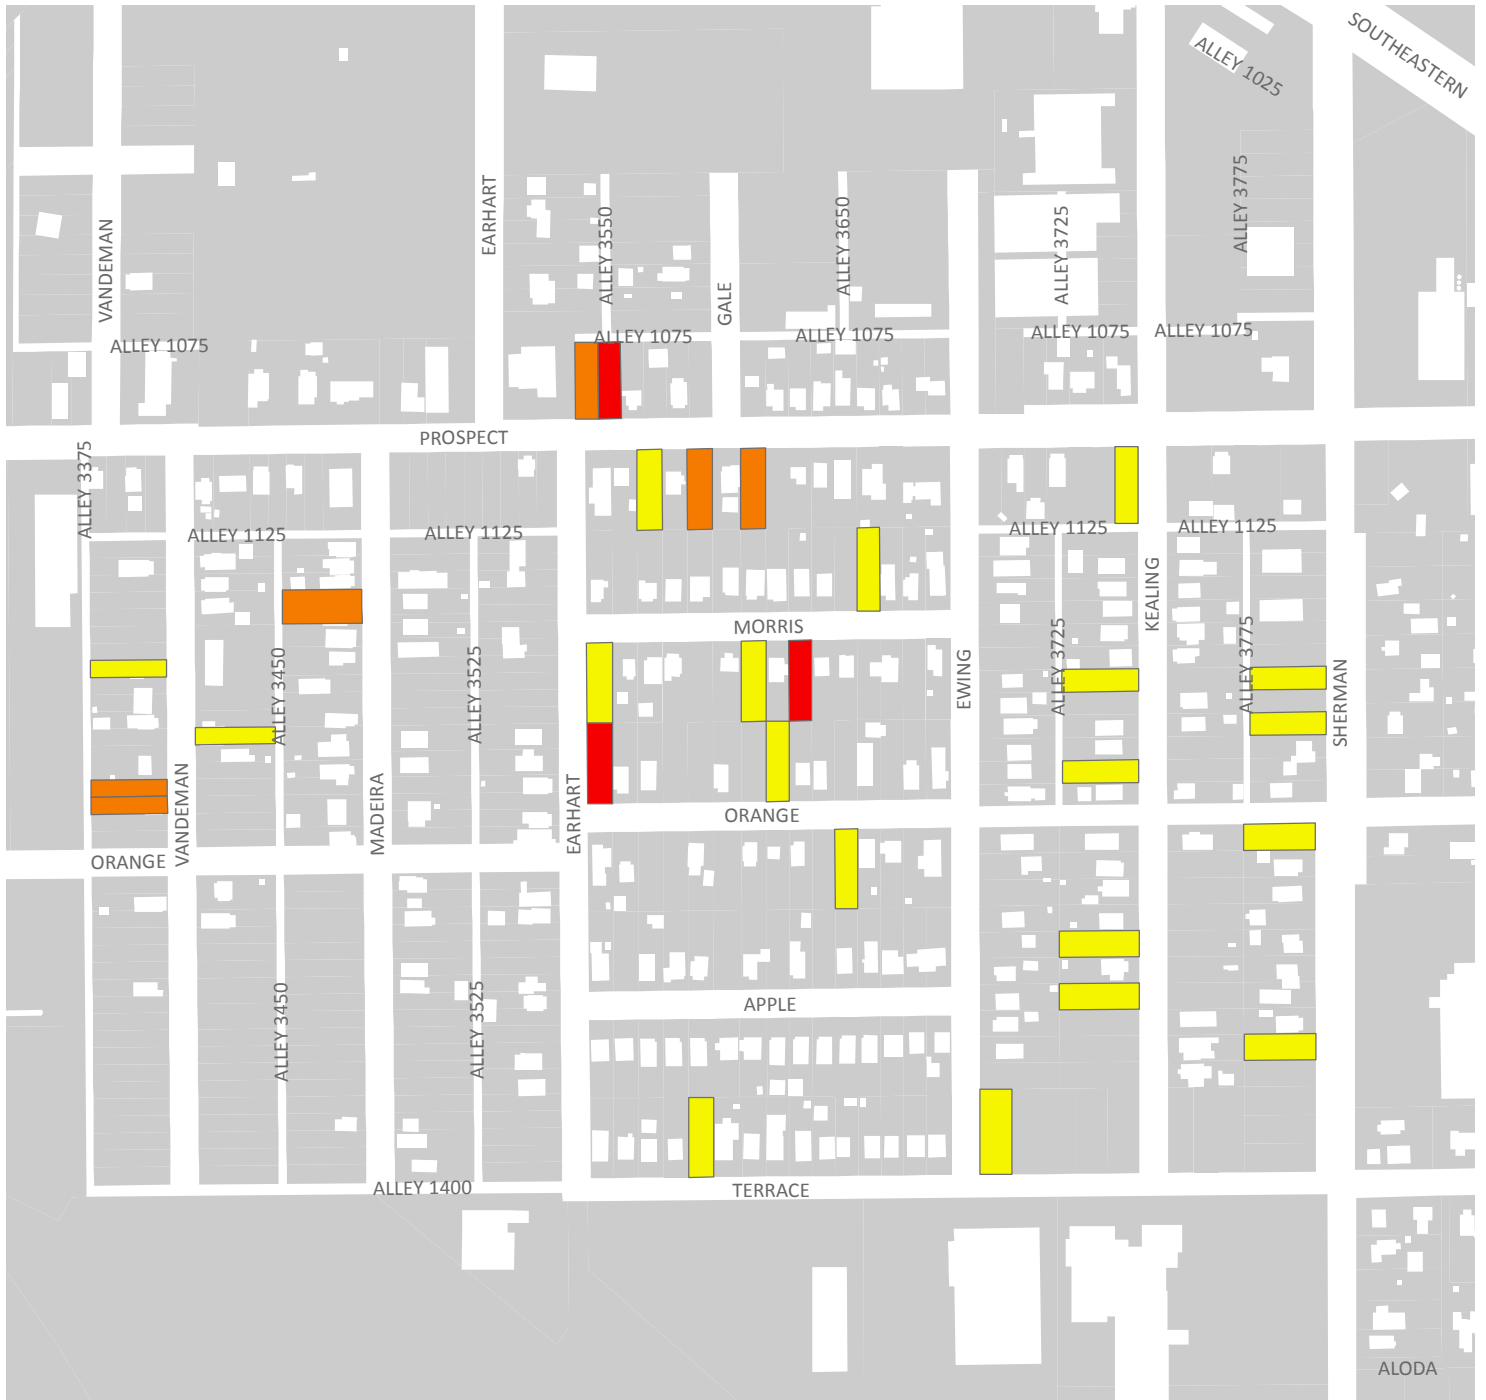

Norwood Place

Vacant Property Categorized by Point System

Property Priority

Norwood Place

POINTS

- 0-5 Early Warning
- 6-10 Deteriorating
- 11-30 Address Now

Norwood Place

Vacant Property Categorized by Back Taxes

Property Priority

Norwood Place

CURNT_TAX / none

0-\$1,000

More than \$1,000

Norwood Place Vacant Property Categorized by Health & Hospital Cases

Health & Hospital Cases

 More than 5 Violations